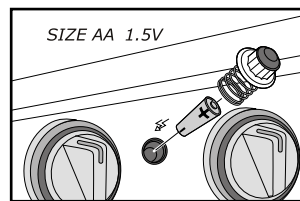

8

WELLINGTON 18.378.51

18x **D**  
M5x10

4x **G** 
Protection Pin

10x **d**  
M6x55

6x **C** 
15x6x1.5

14x **J**  
M6x12

6x **Z** 
17x6.8x1.5 Teflon

2x **h**  
M3x10

2x **D**  
M3 Nut

1x **J**  

Attention

Please write your serial number on the backside of the manual for future reference. The number can be found on the underside of the control panel. OUTDOORCHEF can only supply spare parts and honour warranty returns when the serial number is available.