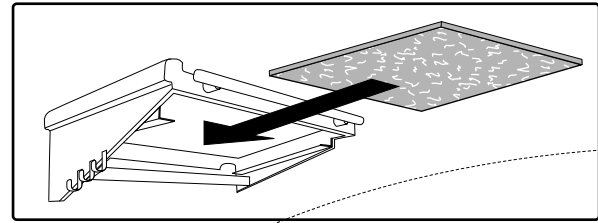

8

WELLINGTON 18.378.51

18x **D**  
M5x10

4x **G** 
Protection Pin

10x **d**  
M6x55

6x **C** 
15x6x1.5

14x **J**  
M6x12

6x **Z** 
17x6.8x1.5 Teflon

2x **h**  
M3x10

2x **D**  
M3 Nut

1x **J**  

Attention

Please write your serial number on the backside of the manual for future reference. The number can be found on the underside of the control panel. OUTDOORCHEF can only supply spare parts and honour warranty returns when the serial number is available.